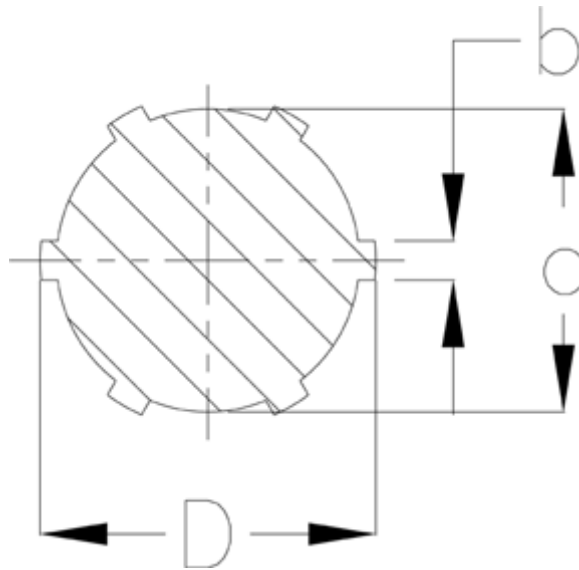

Data Sheet

Article number: 0752473000

Description: Spline shaft 1000524007
B6 x 28 x 34 length 3000

Measures

b = 7

d = 28

D = 34

Description = B 6x28x34

Length = 3000